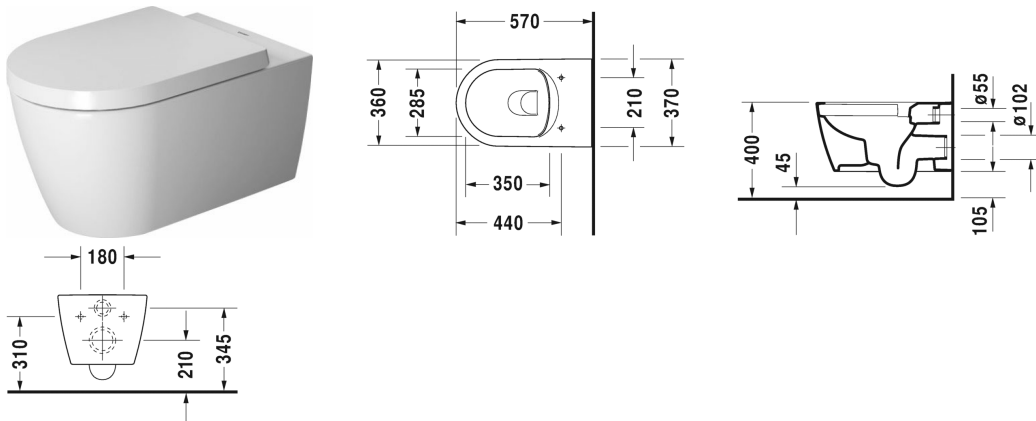

ME by Starck Toilet wall mounted Duravit Rimless® # 252909..00

| < 370 mm > |

Toilet wall mounted Duravit Rimless®	Dimension	Weight	Order number
rimless, washdown model, Durafix included, UWL class 1			
Colors			
00 White Alpin 20 HygieneGlaze (an antibacterial ceramic glaze that provides almost indefinite effectiveness) 26 White/White Satin Matt 90 White HygieneGlaze/White Satin Matt			
Variant			
◆ inside colour White, outside colour White, 4,5 l	370 x 570 mm	26.000 kilogram	252909..00
Infobox			
Durafix for invisible fixation is included in delivery			
Sanitary ceramics with the special WonderGliss surface finish will remain clean and attractive-looking for a long time to come. When ordering WonderGliss please add a "1" as eleventh digit to the model number.			
Accessory for ceramics			
Fixing for wall mounted bidet and wall mounted toilet	Ø 12 x 180 mm	0.200 kilogram	006500
Accessory			
Noise reduction gasket for wall mounted toilet		0.300 kilogram	005064
Suitable products			
Toilet seat and cover hinges stainless steel, without soft closure,			002001
Toilet seat and cover hinges stainless steel, with soft closure, removable,			002009

ME by Starck Toilet wall mounted Duravit Rimless® #
252909..00

|< 370 mm >|

All drawings contain the necessary measurements which are subject to standard tolerances. They are stated in mm and are non-binding. Exact measurements, in particular for customised installation scenarios, can only be taken from the finished ceramic piece.